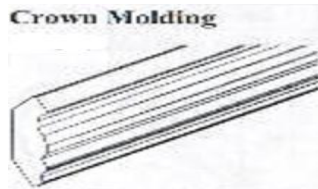

Accessories – Molding

PN#	Description
CM1	1-5/8" X 96" Crown Molding
CM2	2-13/32" X 96" Crown Molding
OGM8	OG Molding 8"L
CM3	3-5/16" X 96" Crown Molding
TK8	Toe Kick 8"L
QR8	Quarter Round 11/16"H, Shoe Molding
SM8	96" Scribe Molding
CM4-3/8A	4-3/8" X 96" Crown Molding w. Rope
CM4-3/8B	4-3/8" X 96" Crown Molding w. Dental Molding