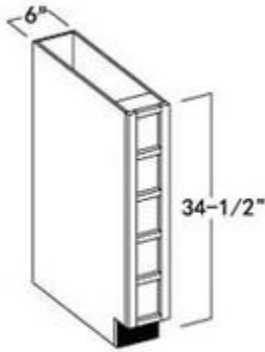

Base Double Door Cabinet

PN#	Description
B24	24"W x 24"D x 34-1/2"H -2 Doors 1 Drawer
B27	27"W x 24"D x 34-1/2"H -2 Doors 1 Drawer
B30	30"W x 24"D x 34-1/2"H -2 Doors 1 Drawer
B33	33"W x 24"D x 34-1/2"H -2 Doors 2 Drawer
B36	36"W x 24"D x 34-1/2"H -2 Doors 2 Drawer
B42	42"W x 24"D x 34-1/2"H -2 Doors 2 Drawer

Drawer Base Cabinet

PN#	Description
DB12-3	12"W x 24"D x 34-1/2"H - 3 Drawers
DB15-3	15"W x 24"D x 34-1/2"H - 3 Drawers
DB18-3	18"W x 24"D x 34-1/2"H - 3 Drawers
DB21-3	21"W x 24"D x 34-1/2"H - 3 Drawers
DB24-3	24"W x 24"D x 34-1/2"H - 3 Drawers
DB27-3	27"W x 24"D x 34-1/2"H - 3 Drawers
DB30-3	30"W x 24"D x 34-1/2"H - 3 Drawers
DB36-3	36"W x 24"D x 34-1/2"H - 3 Drawers

Base Blind Corner

PN#	Description
BBC36	36"W x 24"D x 34-1/2"H - 1 Door 1 Drawer
BBC42	42"W x 24"D x 34-1/2"H - 1 Door 1 Drawer

Base Lazy Susan

PN#	Description
BLS33	33"W x 24"D x 34-1/2"H - 1 Bi-Fold Door
BLS36	36"W x 24"D x 34-1/2"H - 1 Bi-Fold Door

Base Open End

PN#	Description
BES09L	09"W x 24"D x 34-1/2"H - Open shelving
BES09R	09"W x 24"D x 34-1/2"H - Open shelving

Base Wine Rack

PN#	Description
BWR12	12"W x 24"D x 34-1/2"H
BWR06	06"W x 24"D x 34-1/2"H